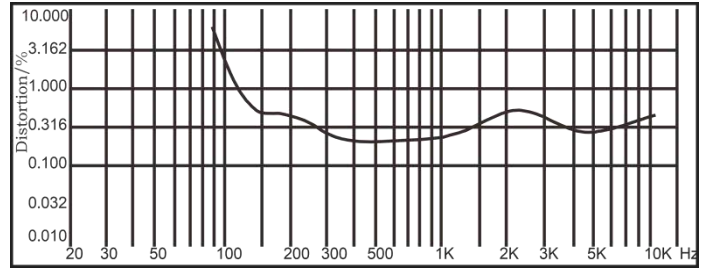

Features

- Made of high-quality resin with high mechanical strength and an elegant design, perfectly suited for outdoor lawns, offering exceptional aesthetic appeal.
- Operating voltage: 70/100V, rated power: 15W, adaptable to various scenarios.
- Maximum sound pressure level: 98 ± 2 dB, effective frequency range: 150Hz-20kHz.
- Weight: 3.6 kg, ensuring stable placement on the ground.
- Feature waterproof components with long service life and high sensitivity (86 ± 2 dB), delivering clear and bright sound.

Specifications

Model	DSP647
Speaker Unit	5"×1, 1"×1
Rated Power (RMS)	15W
Rated Voltage	70V/100V
Sensitivity (1m, 1W)	86 ± 2 dB
MAX. SPL. (1m)	98 ± 2 dB
Frequency Response	150Hz-20kHz
Dimensions (L×W×H)	260×200×220mm
Weight	3.6kg

Technical Parameters

Frequency Response
(dB SPL, 1W, 1m)

Distortion

(THD < 1.5% 1W, 1m, 200Hz-10kHz)

Product Information