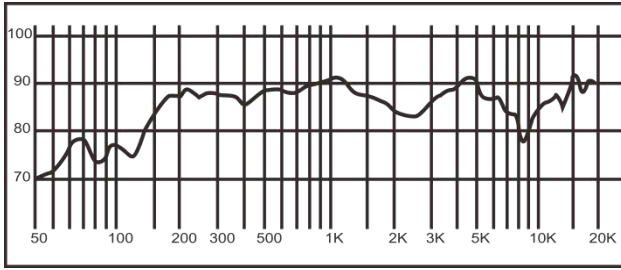

DSP647

IP66 Waterproof Outdoor Rock-Shaped Speaker

Description

This lawn speaker, crafted from high-quality resin with a rock-like design, combines durability and elegance, delivering clear, bright sound and blending perfectly into outdoor landscapes. Supporting 70V/100V operation with an IP66 waterproof rating, it ensures reliable performance with a maximum sound pressure level of 98 ± 2 dB and a frequency range of 150Hz-20kHz, adaptable to various environments.

Features

- Made of high-quality resin with high mechanical strength and an elegant design, perfectly suited for outdoor lawns, offering exceptional aesthetic appeal.
- Operating voltage: 70/100V, rated power: 15W, adaptable to various scenarios.
- Maximum sound pressure level: 98 ± 2 dB, effective frequency range: 150Hz-20kHz.
- Weight: 3.6 kg, ensuring stable placement on the ground.
- Feature waterproof components with long service life and high sensitivity (86 ± 2 dB), delivering clear and bright sound.

Specifications

Model	DSP647
Speaker Unit	5"×1, 1"×1
Rated Power (RMS)	15W
Rated Voltage	70V/100V
Sensitivity (1m, 1W)	86 ± 2 dB
MAX. SPL. (1m)	98 ± 2 dB
Frequency Response	150Hz-20kHz
Dimensions (L×W×H)	260×200×220mm
Weight	3.6kg

Technical Parameters

Frequency Response
(dB SPL, 1W, 1m)

Distortion

(THD < 1.5% 1W, 1m, 200Hz-10kHz)

Product Information