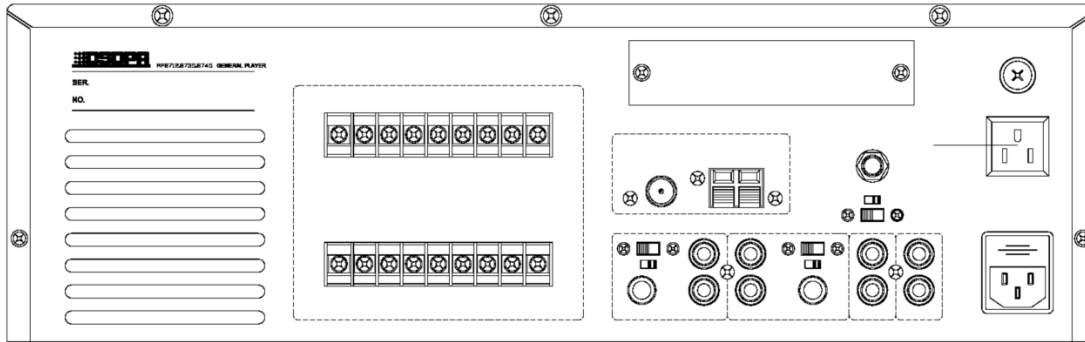

Rear Panel

Connection of 4-16 Ω and 70/100V