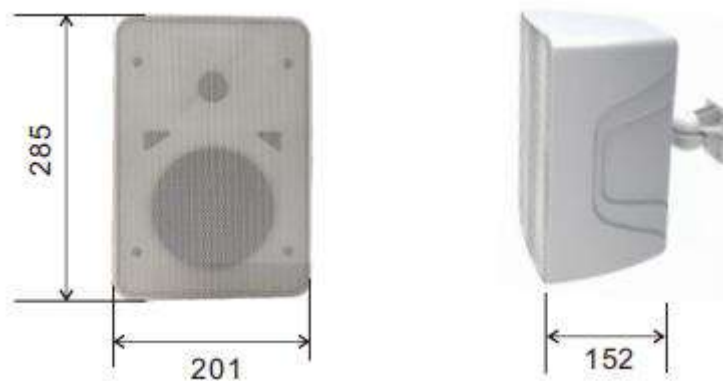

Specifications

Model	DSP640L	DSP640T	DSP640S
Rated Power	40W		
Driver Units	6.5" × 1, 1" × 1		
Power Taps	-	-	40W/20W/10W/5W/ 8Ω
Sensitivity	90dB ± 2dB		
Frequency Response (-10dB)	70-20KHz		
Coverage Angle (1kHz/-6dB)	140°		
Input	8Ω	100V	125Ω/250Ω/500Ω/1k Ω/2kΩ/8Ω
Dimension (W*H*D)	201 × 285 × 152mm		
Weight	3.02kg	3.52kg	
Color	Black/White		

Product Information

Installation Steps

Install the bracket on the wall